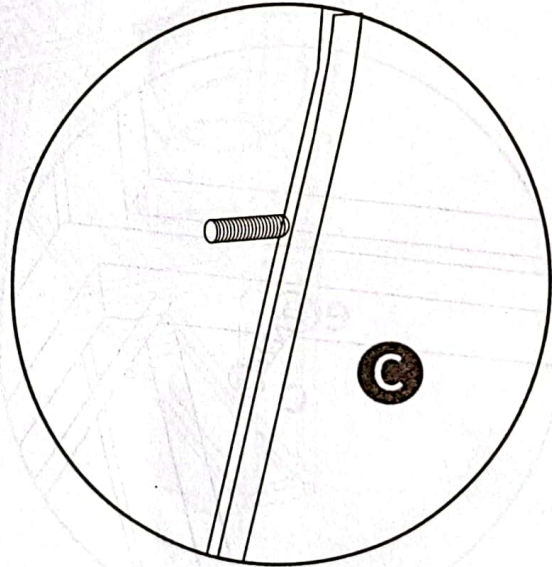

Single Armchair X 2

Item no.	Reference Image	Description	Qty.
A		Left Arm	X 2
B		Right Arm	X 2
C		Single Back	X 2
D		Seat Base	X 2

ASSEMBLY INSTRUCTIONS

Item no.	Reference Image	Description	Qty.
E		Front Panel	X 2
F		Tools Required For Assembly	X 1

b		M6*50mm Socket Head Cap Screw	X 20
c		M6*35mm Socket Head Cap Screw	X 4
d		Nut	X 20
e		Flat Washer	X 44

ASSEMBLY INSTRUCTIONS

1

X2

Ⓐ 2pcs

Ⓑ 2pcs

Ⓒ 2pcs

ⓑ 8pcs

Ⓓ 8pcs

Ⓔ 16pcs

ASSEMBLY INSTRUCTIONS

2
X2

D 2pcs **C** 4pcs **d** 4pcs **b** 4pcs **e** 12pcs

ASSEMBLY INSTRUCTIONS

3
X2

 **E** 2pcs