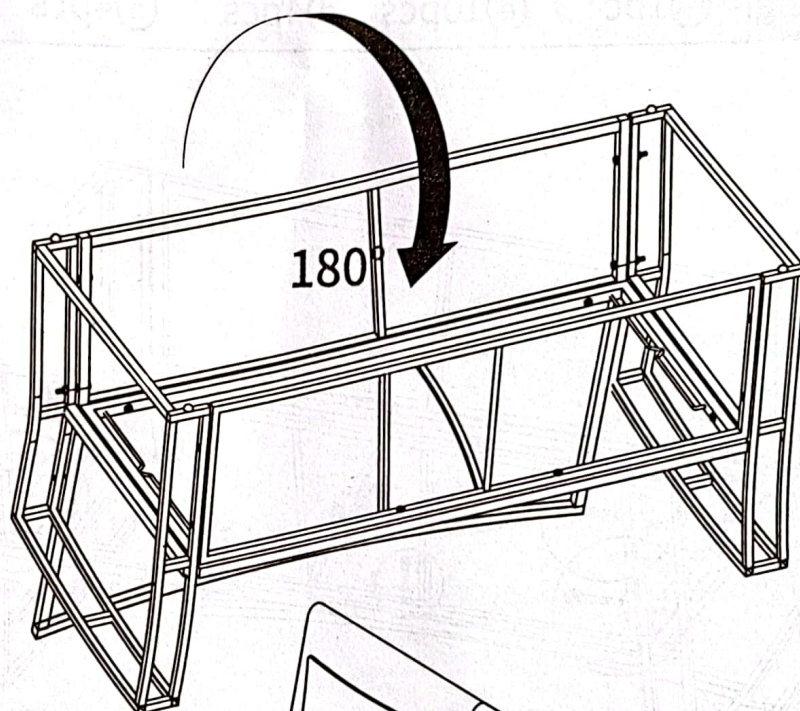

ASSEMBLY INSTRUCTIONS

3

Ⓔ-1 1pc

Ⓔ 10pcs

Ⓔ 4pcs

Ⓔ 4pcs

Ⓔ 2pcs

ASSEMBLY INSTRUCTIONS

4

Installation Completed

ASSEMBLY INSTRUCTIONS

Coffee Table		X 1	
Item no.	Reference Image	Description	Qty.
A-2		Table Leg	X 2
B-2		Table Top	X 1
C-2		Table Base	X 1
D-2		Glass Top	X 1

c		M6*35mm Socket Head Cap Screw	X 8
e		Flat Washer	X 8