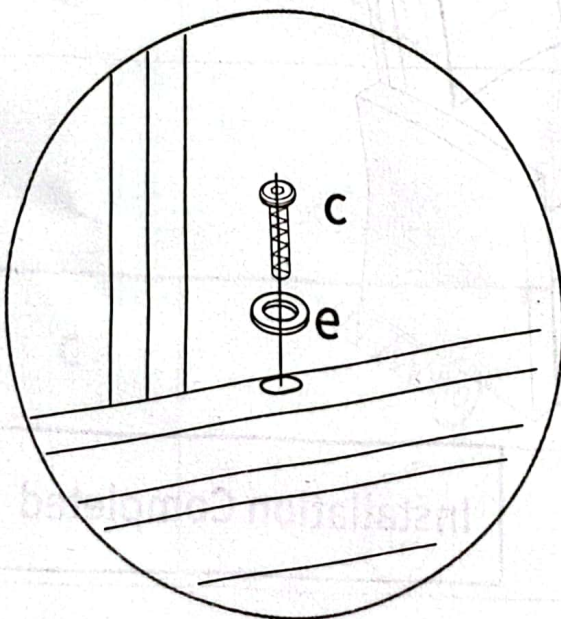

ASSEMBLY INSTRUCTIONS

3

Ⓔ-1 1pc

Ⓔ 10pcs

Ⓔ 4pcs

Ⓔ 4pcs

Ⓔ 2pcs

ASSEMBLY INSTRUCTIONS

4

Installation Completed

ASSEMBLY INSTRUCTIONS

Coffee Table		X 1	
Item no.	Reference Image	Description	Qty.
A-2		Table Leg	X 2
B-2		Table Top	X 1
C-2		Table Base	X 1
D-2		Glass Top	X 1

c		M6*35mm Socket Head Cap Screw	X 8
e		Flat Washer	X 8