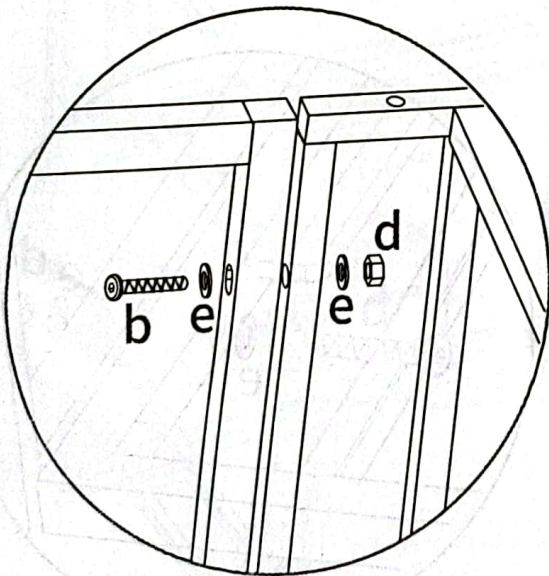

Single Armchair X 2

Item no.	Reference Image	Description	Qty.
A		Left Arm	X 2
B		Right Arm	X 2
C		Single Back	X 2
D		Seat Base	X 2

ASSEMBLY INSTRUCTIONS

Item no.	Reference Image	Description	Qty.
E		Front Panel	X 2
F		Tools Required For Assembly	X 1

b		M6*50mm Socket Head Cap Screw	X 20
c		M6*35mm Socket Head Cap Screw	X 4
d		Nut	X 20
e		Flat Washer	X 44

ASSEMBLY INSTRUCTIONS

1

X2

Ⓐ 2pcs

Ⓑ 2pcs

Ⓒ 2pcs

ⓑ 8pcs

Ⓓ 8pcs

Ⓔ 16pcs

ASSEMBLY INSTRUCTIONS

2
X2

D 2pcs **C** 4pcs **d** 4pcs **b** 4pcs **e** 12pcs

ASSEMBLY INSTRUCTIONS

3
X2

 **E** 2pcs