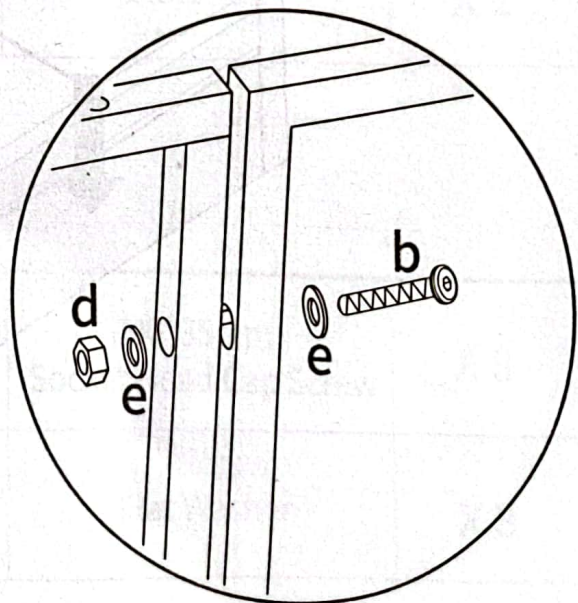

ASSEMBLY INSTRUCTIONS

3

Ⓔ-1 1pc

Ⓔ 10pcs

Ⓔ 4pcs

Ⓔ 4pcs

Ⓔ 2pcs

ASSEMBLY INSTRUCTIONS

4

Installation Completed

ASSEMBLY INSTRUCTIONS

Coffee Table		X 1	
Item no.	Reference Image	Description	Qty.
A-2		Table Leg	X 2
B-2		Table Top	X 1
C-2		Table Base	X 1
D-2		Glass Top	X 1

c		M6*35mm Socket Head Cap Screw	X 8
e		Flat Washer	X 8