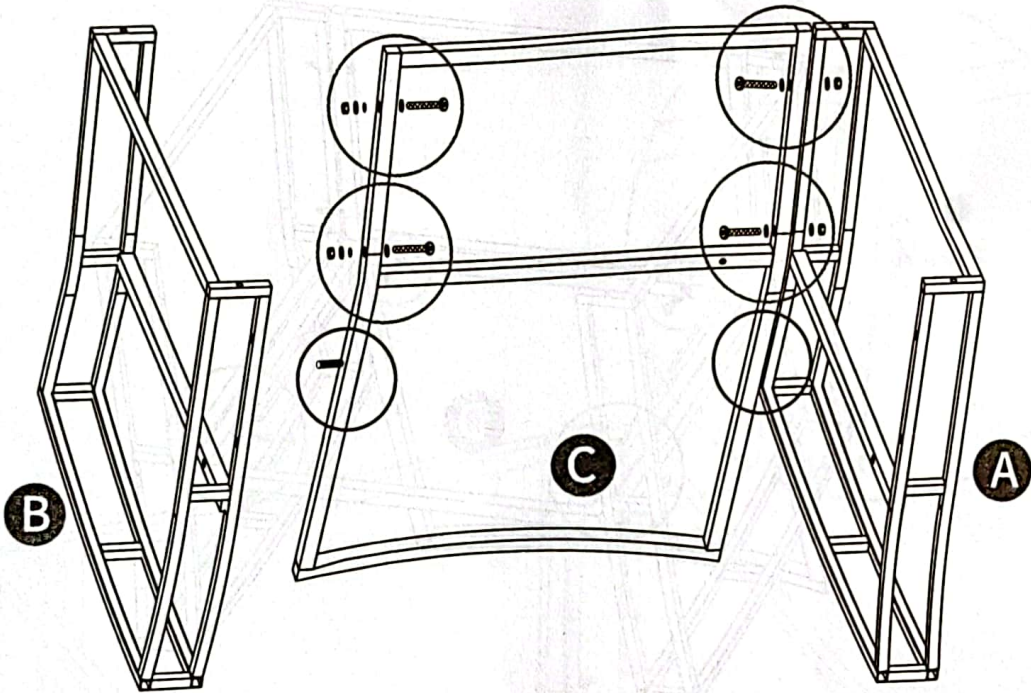

Single Armchair X 2

Item no.	Reference Image	Description	Qty.
A		Left Arm	X 2
B		Right Arm	X 2
C		Single Back	X 2
D		Seat Base	X 2

ASSEMBLY INSTRUCTIONS

Item no.	Reference Image	Description	Qty.
E		Front Panel	X 2
F		Tools Required For Assembly	X 1

b		M6*50mm Socket Head Cap Screw	X 20
c		M6*35mm Socket Head Cap Screw	X 4
d		Nut	X 20
e		Flat Washer	X 44

ASSEMBLY INSTRUCTIONS

1

X2

Ⓐ 2pcs

Ⓑ 2pcs

Ⓒ 2pcs

ⓑ 8pcs

Ⓓ 8pcs

Ⓔ 16pcs

ASSEMBLY INSTRUCTIONS

2
X2

D 2pcs **C** 4pcs **d** 4pcs **b** 4pcs **e** 12pcs

ASSEMBLY INSTRUCTIONS

3
X2

 **E** 2pcs