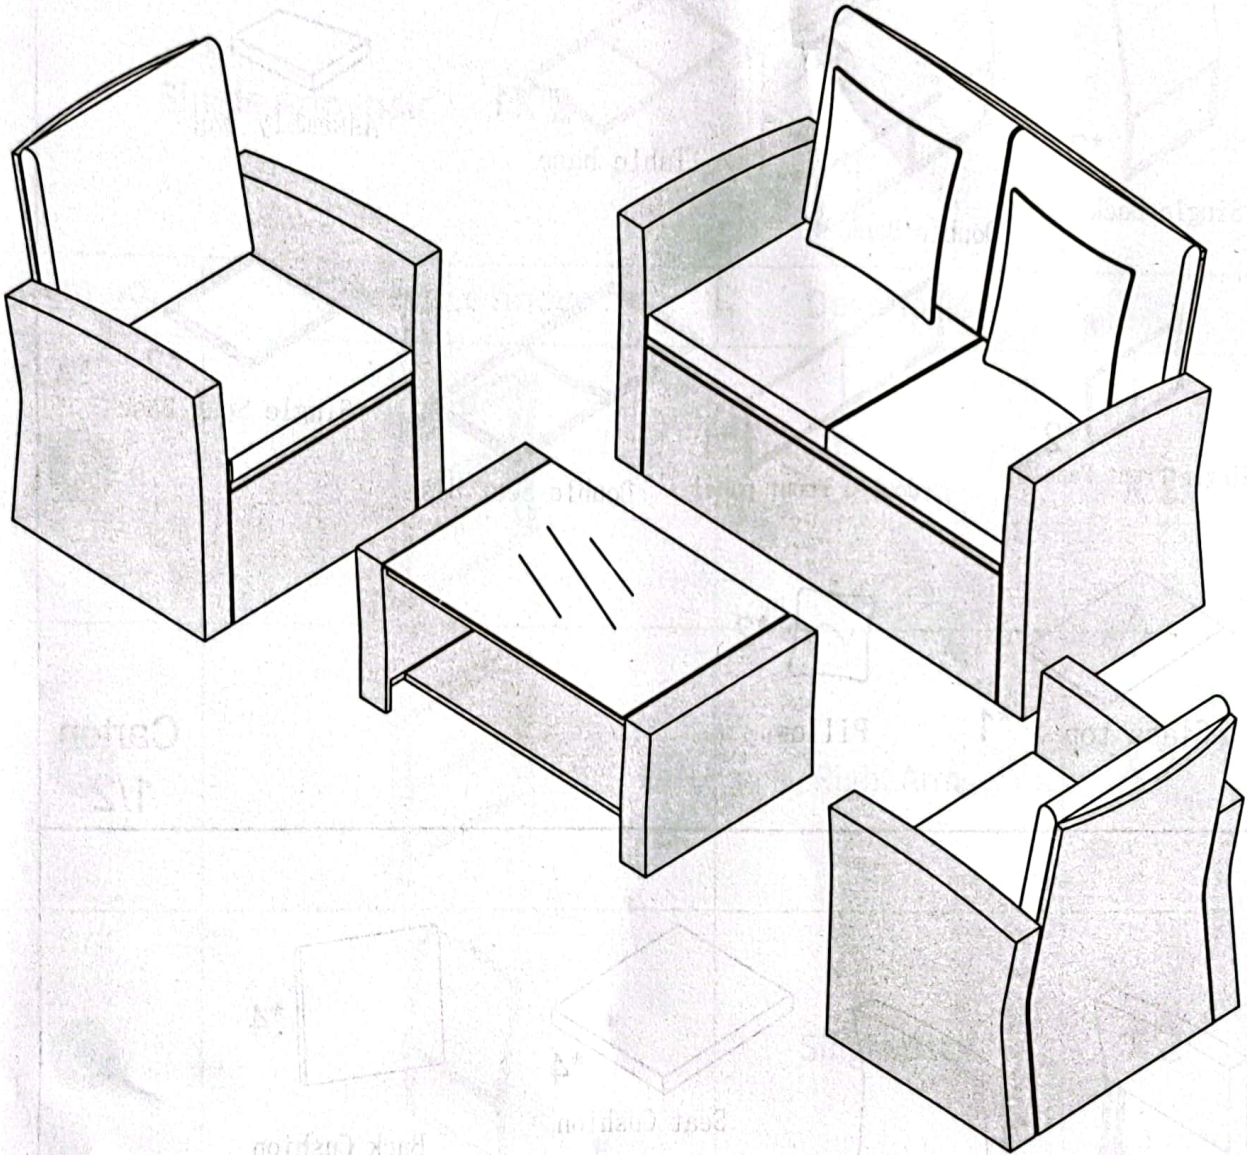

ASSEMBLY INSTRUCTIONS

4 PIECE OUTDOOR PATIO SOFA SET

ASSEMBLY INSTRUCTIONS

ASSEMBLY INSTRUCTIONS

▲ Attention:
Do not fully tighten screws during initial assembly. Fully tighten screws only once all pieces are correctly assembled.

Single Armchair X 2

Item no.	Reference Image	Description	Qty.
A		Left Arm	X 2
B		Right Arm	X 2
C		Single Back	X 2
D		Seat Base	X 2

ASSEMBLY INSTRUCTIONS

Item no.	Reference Image	Description	Qty.
E		Front Panel	X 2
F		Tools Required For Assembly	X 1