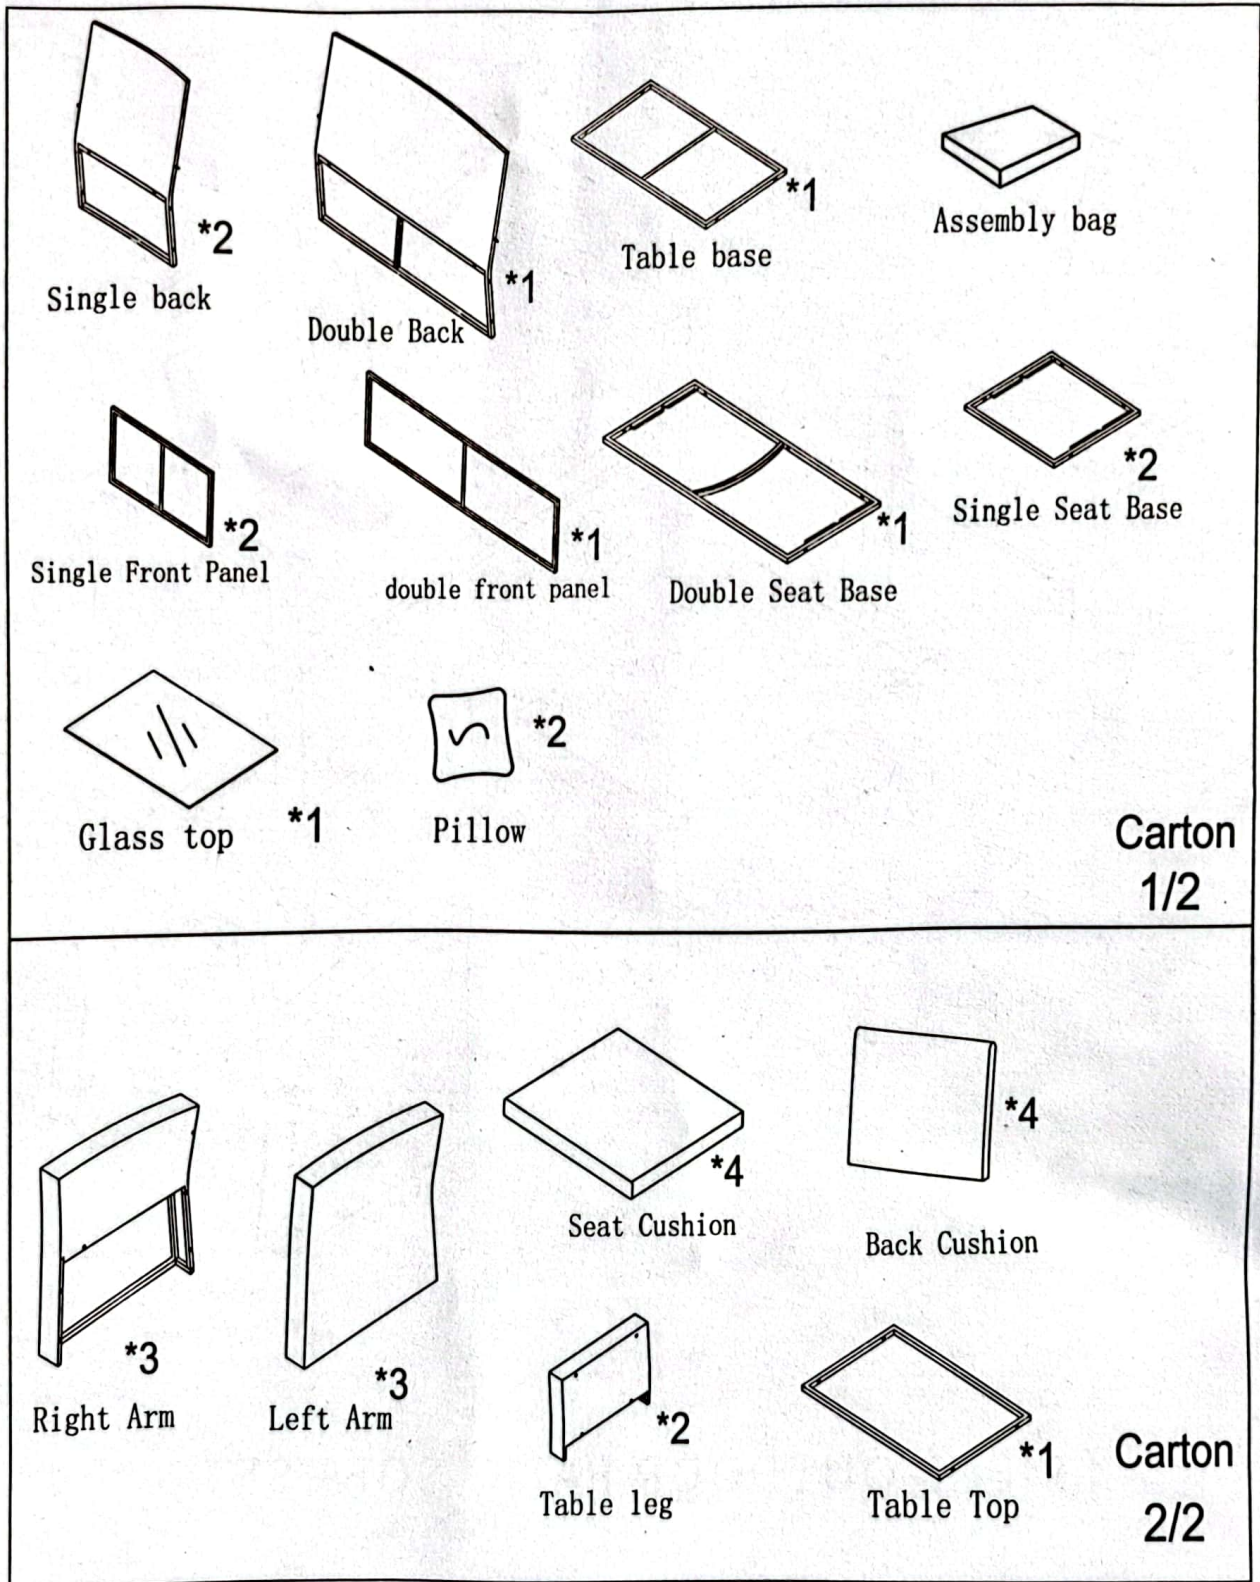

ASSEMBLY INSTRUCTIONS

4 PIECE OUTDOOR PATIO SOFA SET

ASSEMBLY INSTRUCTIONS

ASSEMBLY INSTRUCTIONS

▲ Attention:
Do not fully tighten screws during initial assembly. Fully tighten screws only once all pieces are correctly assembled.

Single Armchair X 2

Item no.	Reference Image	Description	Qty.
A		Left Arm	X 2
B		Right Arm	X 2
C		Single Back	X 2
D		Seat Base	X 2

ASSEMBLY INSTRUCTIONS

Item no.	Reference Image	Description	Qty.
E		Front Panel	X 2
F		Tools Required For Assembly	X 1

Loveseat X 1

Item no.	Reference Image	Description	Qty.
A		Left Arm	X 1
B		Right Arm	X 1
C-1		Back	X 1

ASSEMBLY INSTRUCTIONS

Item no.	Reference Image	Description	Qty.
D-1		Seat Base	X 1
E-1		Front Panel	X 1