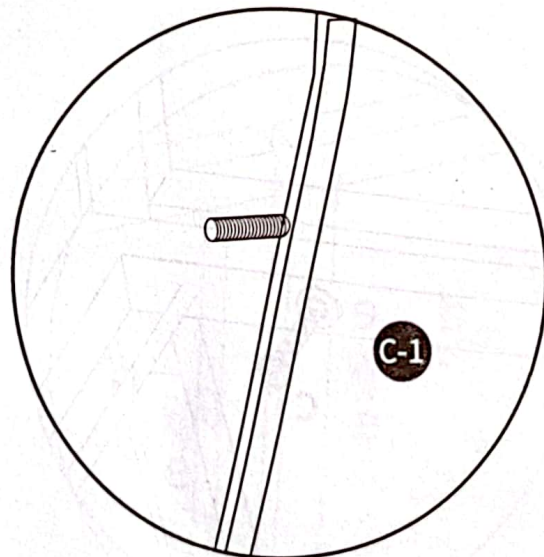

240 ASSEMBLY INSTRUCTIONS

1

Ⓐ 1pc

Ⓑ 1pc

Ⓒ-1 1pc

ⓑ 4pcs

Ⓓ 4pcs

Ⓔ 8pcs