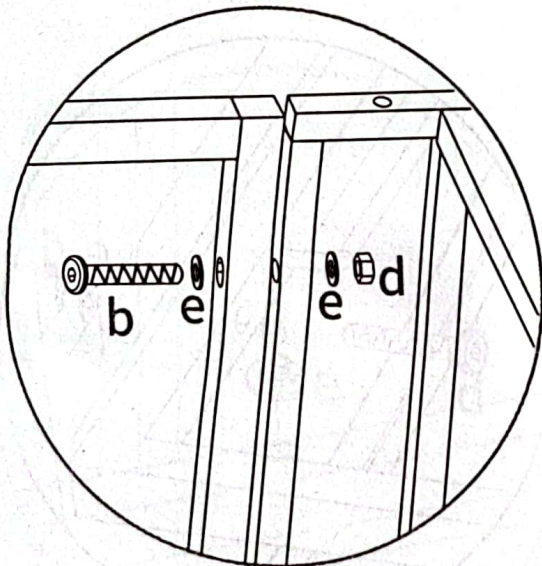

Loveseat X 1

Item no.	Reference Image	Description	Qty.
A		Left Arm	X 1
B		Right Arm	X 1
C-1		Back	X 1

ASSEMBLY INSTRUCTIONS

Item no.	Reference Image	Description	Qty.
D-1		Seat Base	X 1
E-1		Front Panel	X 1

b		M6*50mm Socket Head Cap Screw	X 10
c		M6*35mm Socket Head Cap Screw	X 5
d		Nut	X 10
e		Flat Washer	X 25

240 ASSEMBLY INSTRUCTIONS

1

Ⓐ 1pc

Ⓑ 1pc

Ⓒ-1 1pc

ⓑ 4pcs

Ⓓ 4pcs

Ⓔ 8pcs

ASSEMBLY INSTRUCTIONS

2

d-1 1pc

c 3pcs

d 2pcs

b 2pcs

e 7pcs