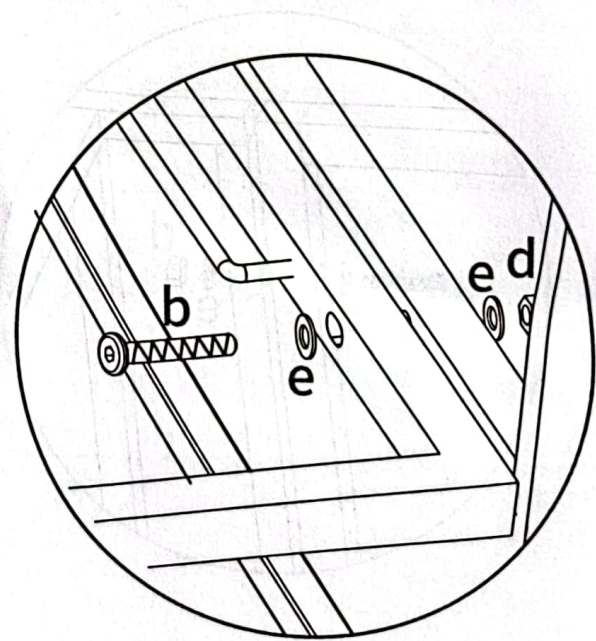

Single Armchair X 2

Item no.	Reference Image	Description	Qty.
A		Left Arm	X 2
B		Right Arm	X 2
C		Single Back	X 2
D		Seat Base	X 2

ASSEMBLY INSTRUCTIONS

Item no.	Reference Image	Description	Qty.
E		Front Panel	X 2
F		Tools Required For Assembly	X 1

b		M6*50mm Socket Head Cap Screw	X 20
c		M6*35mm Socket Head Cap Screw	X 4
d		Nut	X 20
e		Flat Washer	X 44

ASSEMBLY INSTRUCTIONS

1

X2

Ⓐ 2pcs

Ⓑ 2pcs

Ⓒ 2pcs

ⓑ 8pcs

Ⓓ 8pcs

Ⓔ 16pcs

ASSEMBLY INSTRUCTIONS

2
X2

D 2pcs **C** 4pcs **d** 4pcs **b** 4pcs **e** 12pcs

ASSEMBLY INSTRUCTIONS

3
X2

 **E** 2pcs

Loveseat X 1

Item no.	Reference Image	Description	Qty.
A		Left Arm	X 1
B		Right Arm	X 1
C-1		Back	X 1

ASSEMBLY INSTRUCTIONS

Item no.	Reference Image	Description	Qty.
D-1		Seat Base	X 1
E-1		Front Panel	X 1