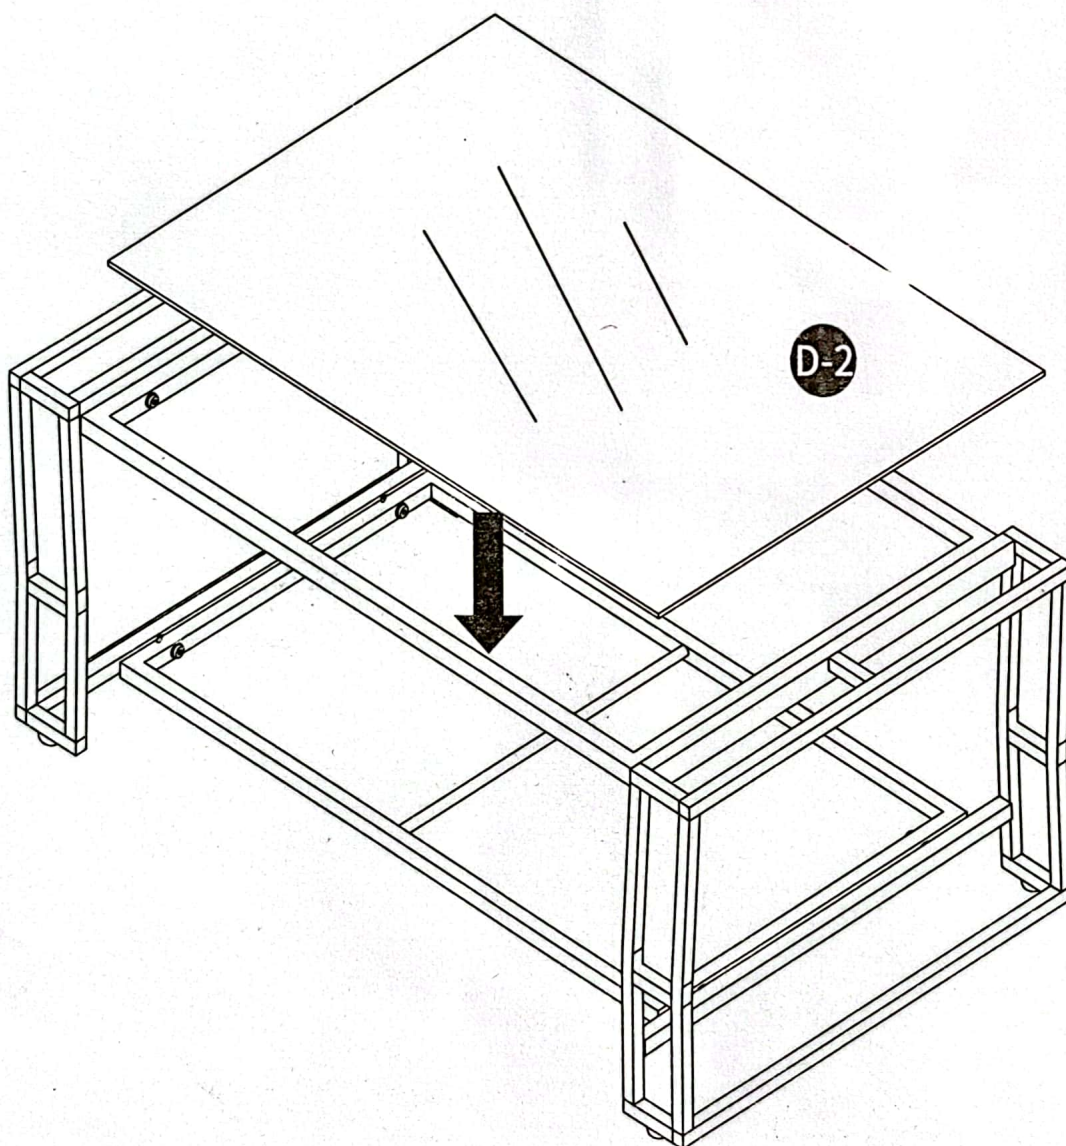

ASSEMBLY INSTRUCTIONS

2

Installation Completed