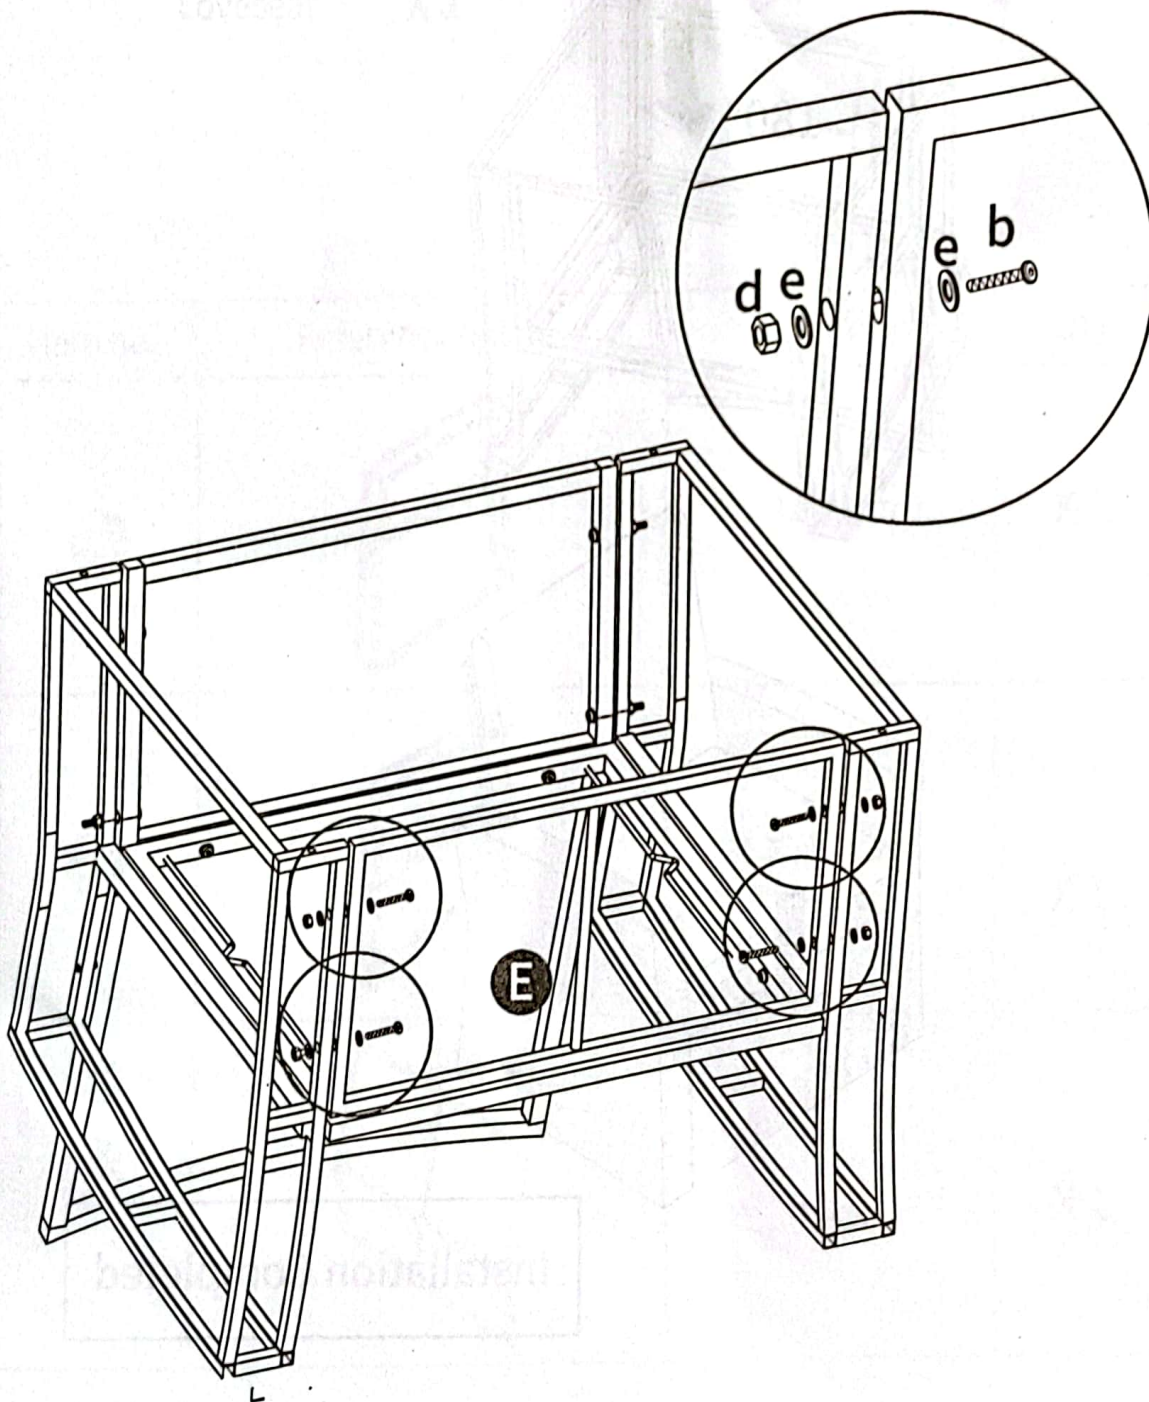

ASSEMBLY INSTRUCTIONS

3
X2

E 2pcs

e 16pcs

d 8pcs

b 8pcs