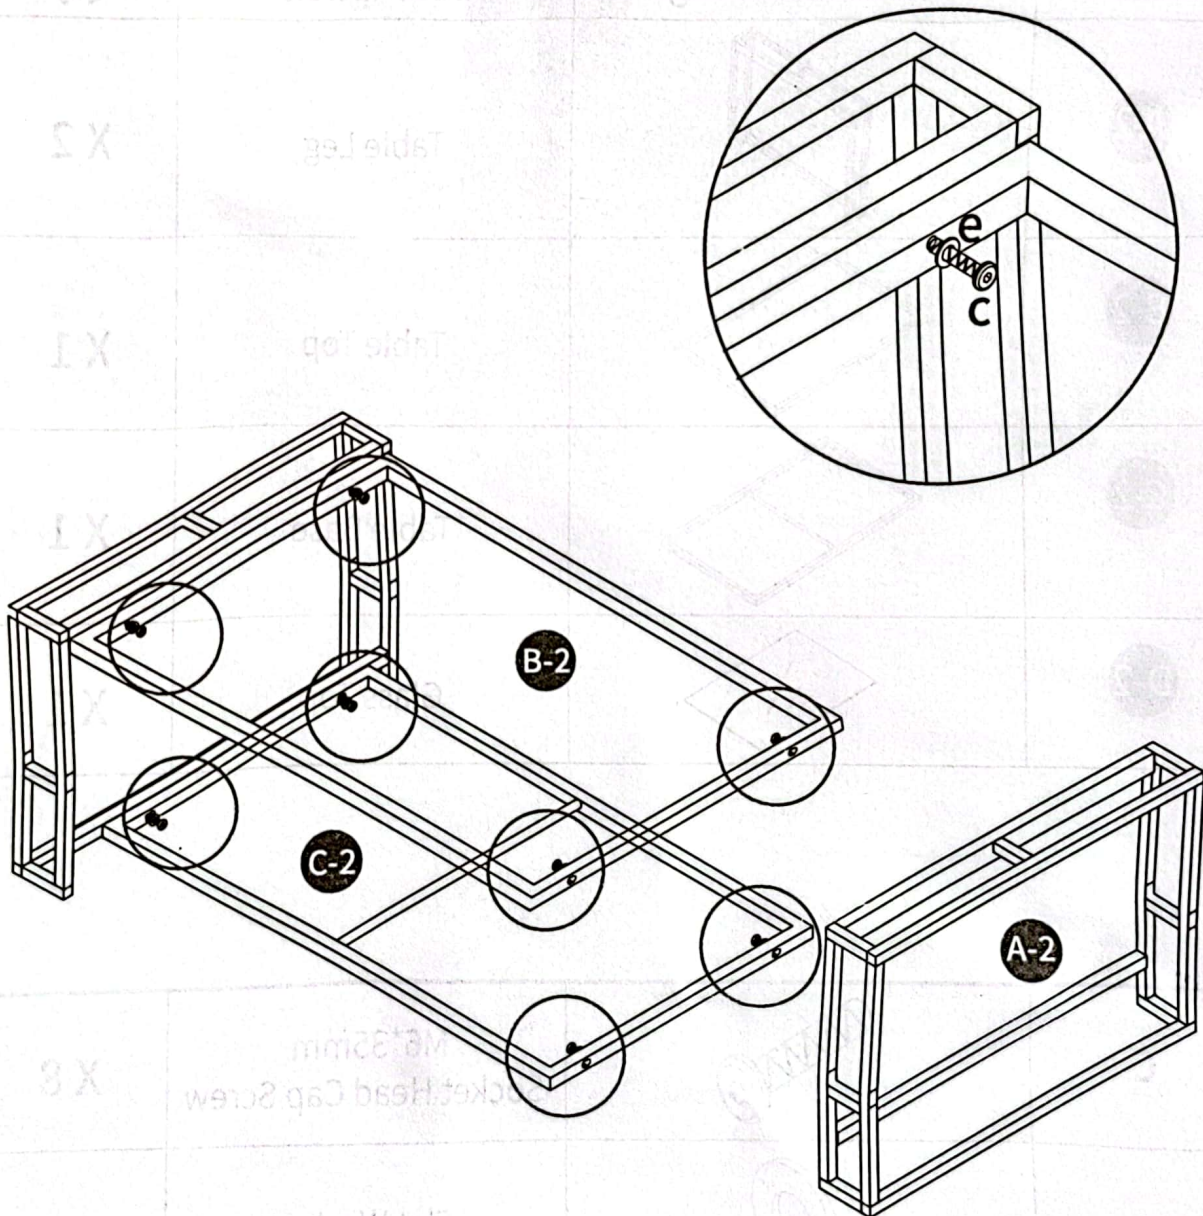

ASSEMBLY INSTRUCTIONS