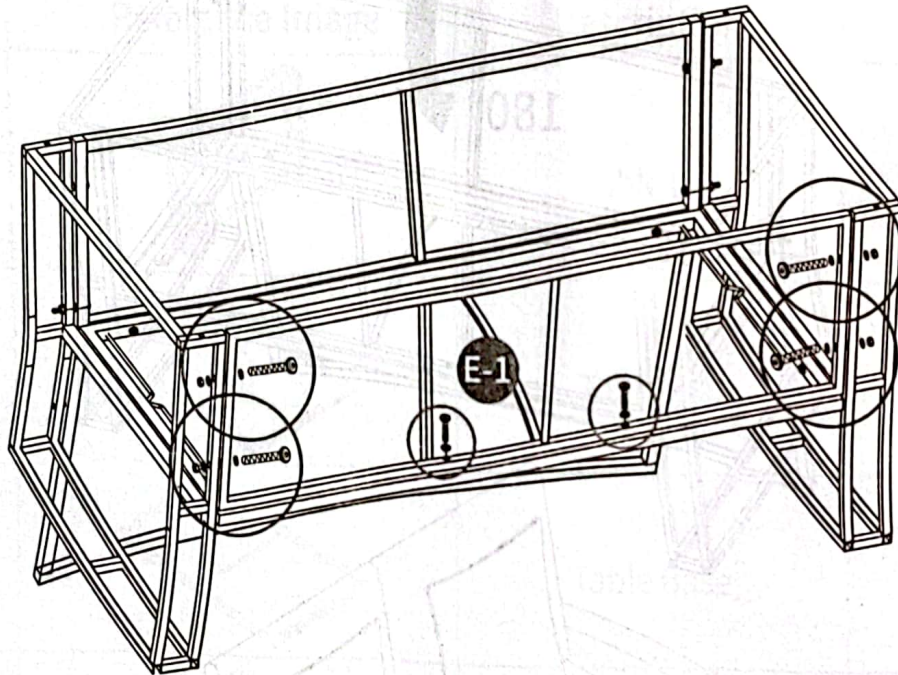

ASSEMBLY INSTRUCTIONS

3

Ⓔ-1 1pc

Ⓔ 10pcs

Ⓔ 4pcs

Ⓔ 4pcs

Ⓔ 2pcs

ASSEMBLY INSTRUCTIONS

4

Installation Completed

ASSEMBLY INSTRUCTIONS

Coffee Table		X 1	
Item no.	Reference Image	Description	Qty.
A-2		Table Leg	X 2
B-2		Table Top	X 1
C-2		Table Base	X 1
D-2		Glass Top	X 1

c		M6*35mm Socket Head Cap Screw	X 8
e		Flat Washer	X 8